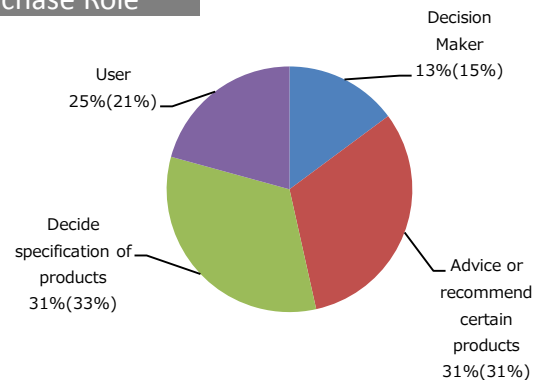

Job Category

Number of Employee

Job Title

Purchase Role

KB-05

6/10(Wed)14:20-15:00

Evolution of digital signage for the 2020 Tokyo Olympic

【greeting】