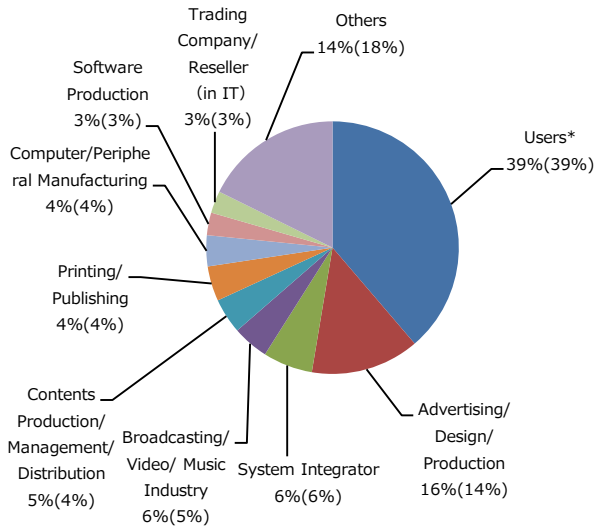

Visitor Profile and Statistics

* Percentage in ( ) is the record of 2014.

Type of Business